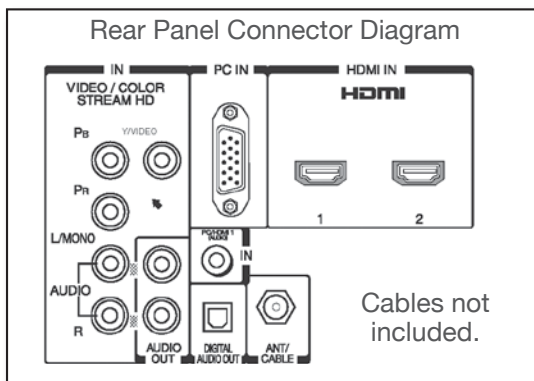

40L2200U

SPECIFICATIONS¹

TOSHIBA
Leading Innovation >>>

Screen Size: 40"

- Diagonal Screen Size: 40"
- Design: Aero™ Cosmetic Design

Panel

- Panel Type: LED
- Resolution: 1080P Full HD²
- Refresh Rate: 60Hz
- Backlight Control: DynaLight®

Video Chassis

- Dynamic Picture Mode
- Native Mode™
- Game Mode

Convenience

- Remote Control: Standard

Audio

- Audyssey EQ®
- Audyssey ABX™
- Speaker Output: 14W

Connectivity

- HDMI® with CEC³: 2
- USB Media: 1
- High Definition PC Input: 1
- 3.5mm PC Audio Out: 1
- Digital Audio Out: 1
- ColorStream® Component Video: 1
- Composite: 1

Product and Packaging

- VESA Mounting Pattern⁴: 200m x 200mm
- Limited Warranty: 1 Year Parts & Labor
- Power Consumption (On): 71W
- Power Consumption (Stand-by): 0.25W

• Product Dimensions & Weights

- With Stand
  - Dimensions: 36.3" x 24.3" x 7.5"
  - Weight: 18.7 lbs.
- Without Stand
  - Dimensions: 36.3" x 22.0" x 3.1"
  - Weight: 17.6 lbs.
- In Packaging
  - Dimensions: 43.3" x 27.2" x 6.1"
  - Weight: 28.7 lbs.

ENERGY STAR® 5.3 Compliant

What's in the box

- Remote Control (CT-90325)
- Batteries (AA x 2)
- Resource Guide
- Quick Start Guide
- Warranty

UPC Code: 022265161692

Country of Origin: China

Remote Control (CT-90325)