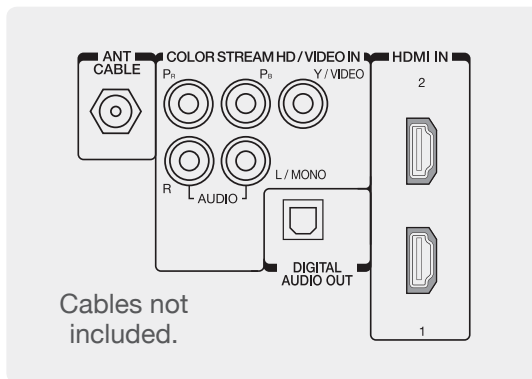

Specifications¹

Screen Size Class: 50"

- Actual Diagonal Screen Size: 49.5"
- Design: Slim Bezel & High-Gloss Black with Frame Stand

Panel

- Panel Type: Slim LED
- Resolution: 1080p Full HD²
- Refresh Rate: 60Hz
- Backlight Control: DynaLight®

Video Chassis

- Dynamic Picture Mode
- ColorMaster™
- Native Mode™
- Game Mode

Convenience

- Remote Control: TV (CEC)

Audio

- DTS TruSurround™
- Speaker Output: 14W

Connectivity

- HDMI® with CEC³: 2
- USB Media: 1
- Composite: 1 (shared)
- ColorStream® Component Video: 1
- Digital Audio Out: 1

Product and Packaging

- VESA Mounting Pattern⁴: 400mm x 200mm
- Limited Warranty: 1 Year Parts & Labor
- Product Dimensions & Weights
  - With Stand (W x H x D)
  - Dimensions: 44.2" x 27.6" x 8.5"
  - Weight: 35.1 lbs.
  - Without Stand
  - Dimensions: 44.2" x 26.1" x 2.9"
  - Weight: 33.7 lbs.
  - In Packaging
  - Dimensions: 48.7" x 30.1" x 5.9"
  - Weight: 43.4 lbs.

ENERGY STAR® Certified TV

What's in the box

- Remote Control (CT-90325)
- Batteries (AAA x 2)
- Resource Guide
- Quick Start Guide
- Warranty

UPC Code: 022265668740

Country of Origin: China [Jan] & Mexico [Feb-]

Rear Panel Connector Diagram